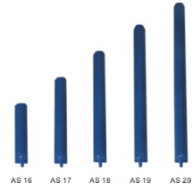

Air Stone

16" With Plastic Side