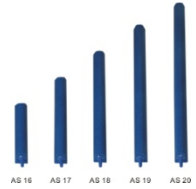

Air Stone

12" With Plastic Side

NATIONAL HOUSE TRADING ESTD.

Item List

ITEM

DESCRIPTION

Air Stone

14" With Plastic Side