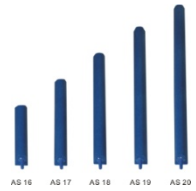

NATIONAL HOUSE TRADING ESTD.

Item List

ITEM

DESCRIPTION

Air Stone

4" With Plastic Side