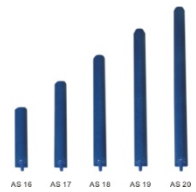

Air Stone

7" With Plastic Side