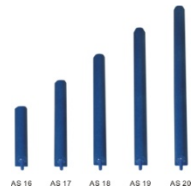

Air Stone

6" With Plastic Side